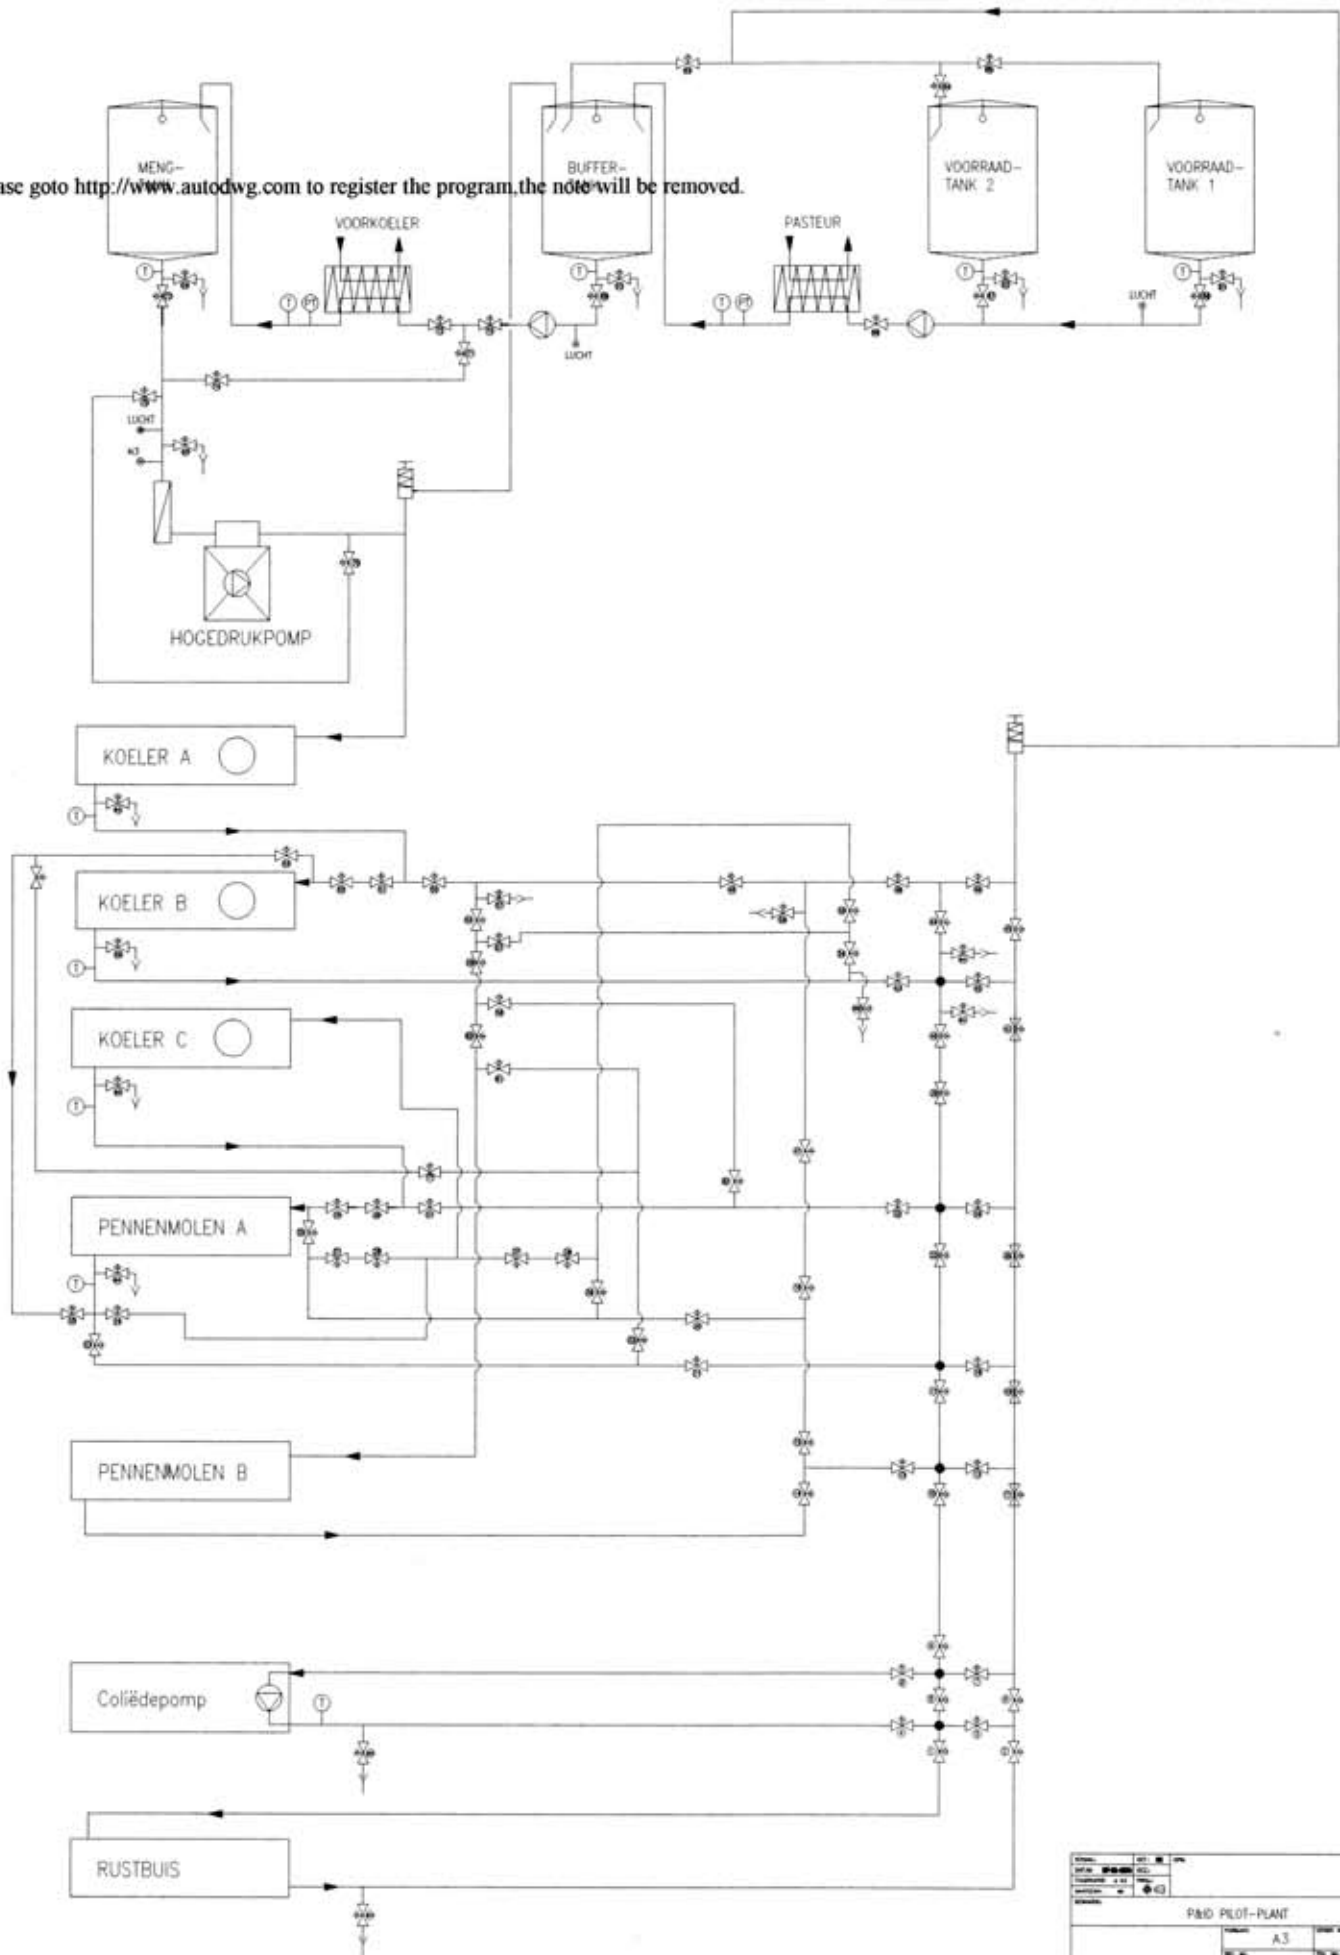

Please goto <http://www.autodwg.com> to register the program, the note will be removed.

P&ID PLOT-PLAN		
Scale	A3	5112701
Sheet No.	2130	